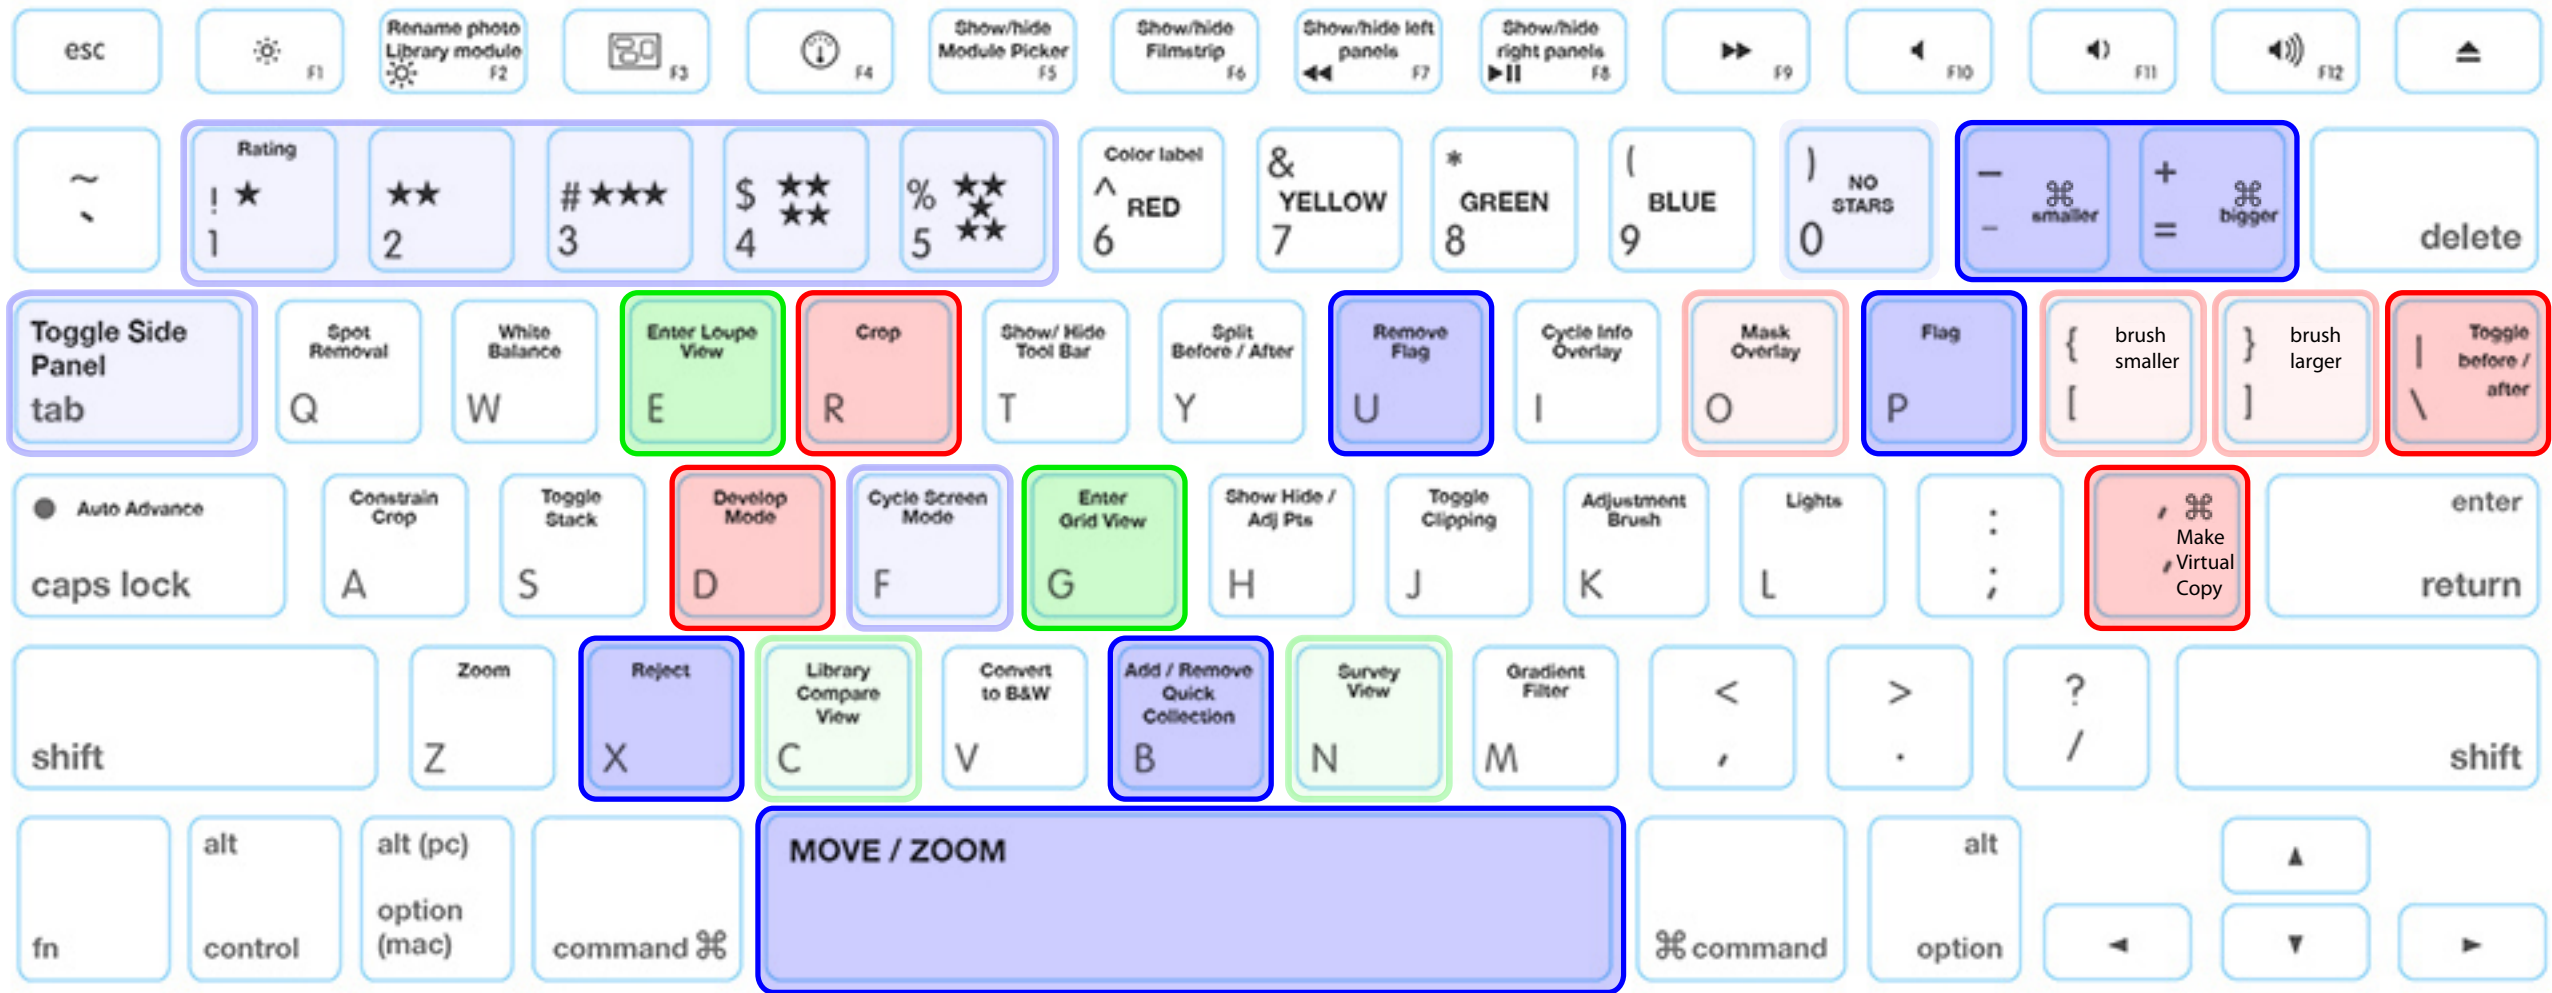

2018 ADOBE LIGHTROOM CC

KEYBOARD SHORTCUTS CHEAT SHEET

Key: Always ■
■ — Grid View > Library
■ — Examine
■ — Develop
■ — Pick
■ — Unpick
■ — Reject